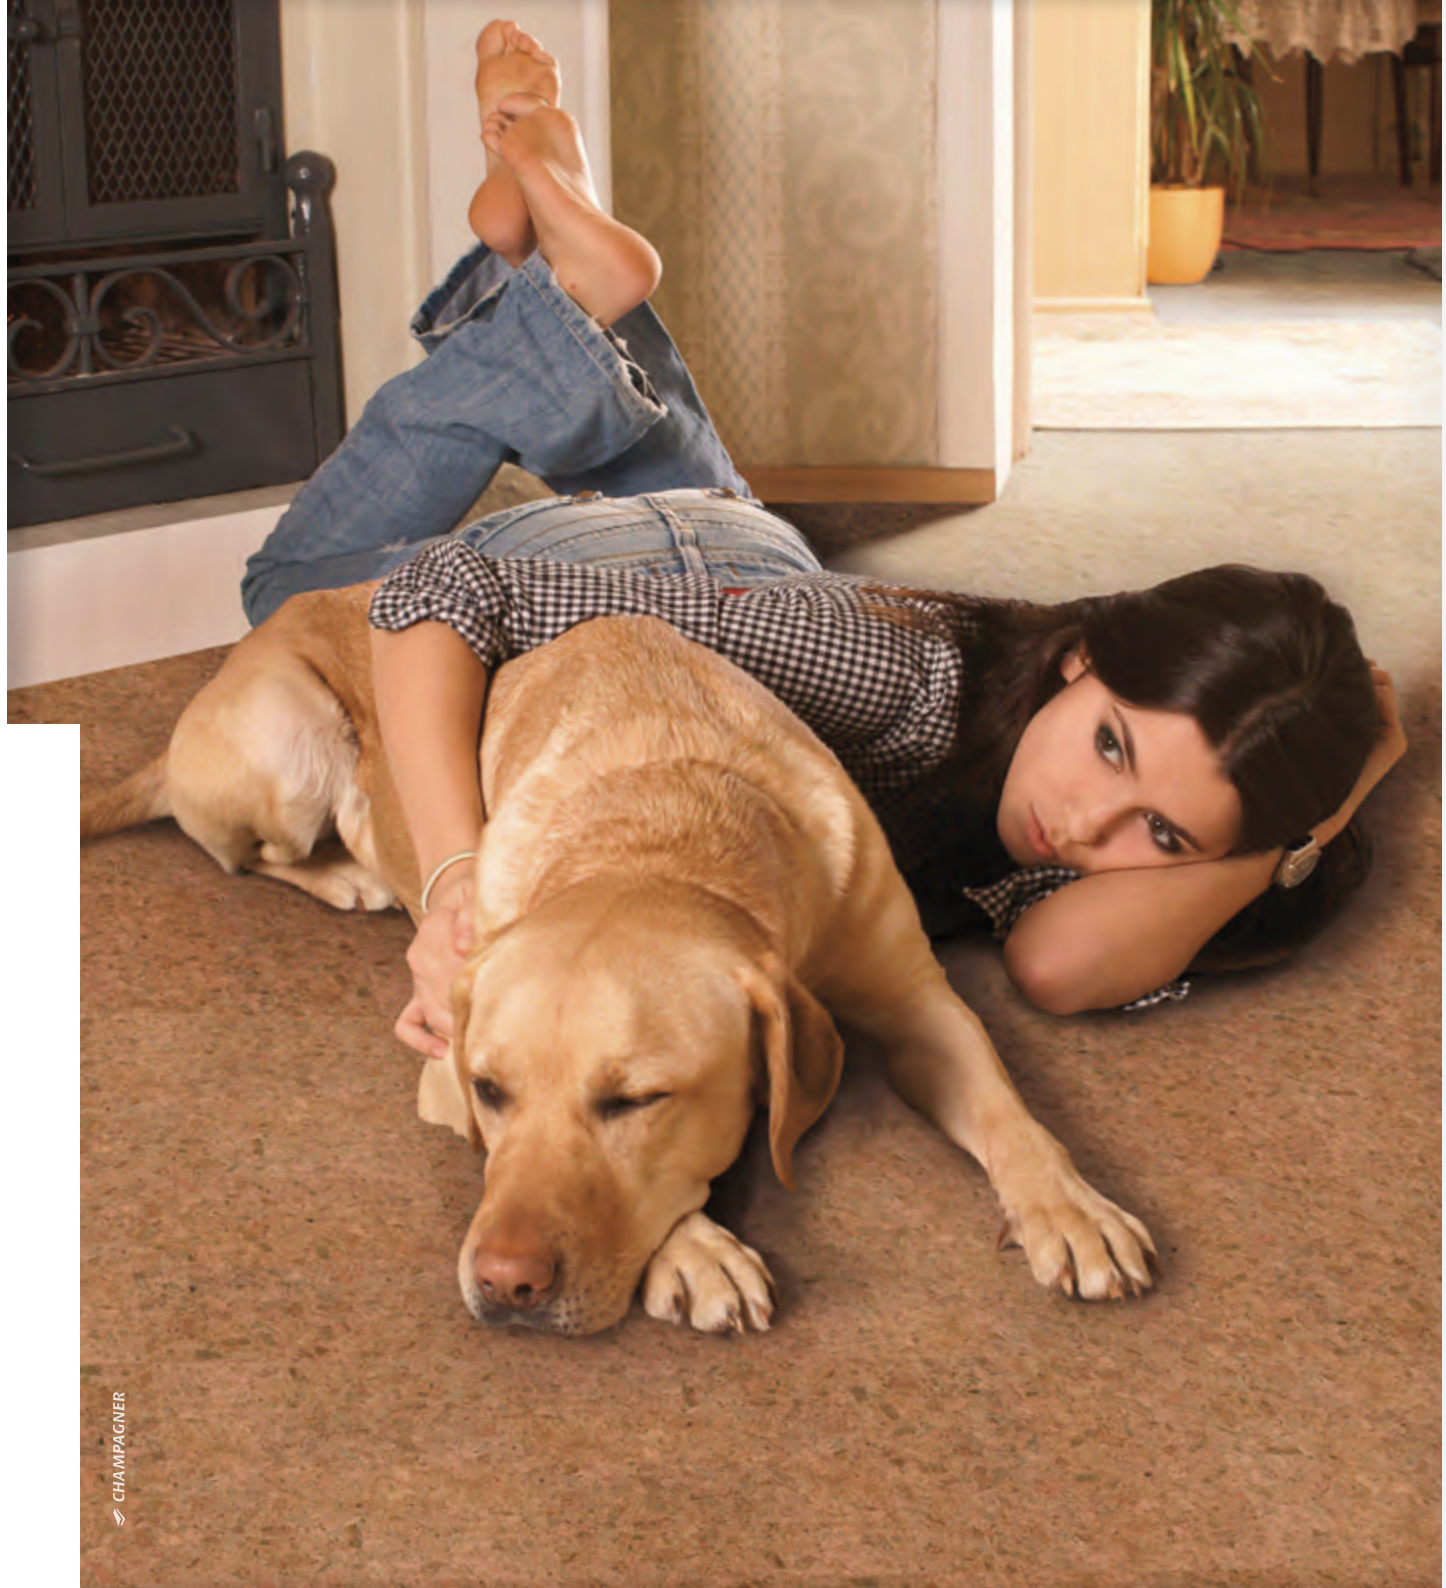

Naturally stylish, silent and comfortable yet easy to maintain, water resistant, hard-wearing and environmentally friendly. The remarkable native properties of cork floor tiles will create a warm, quiet and relaxing ambience.